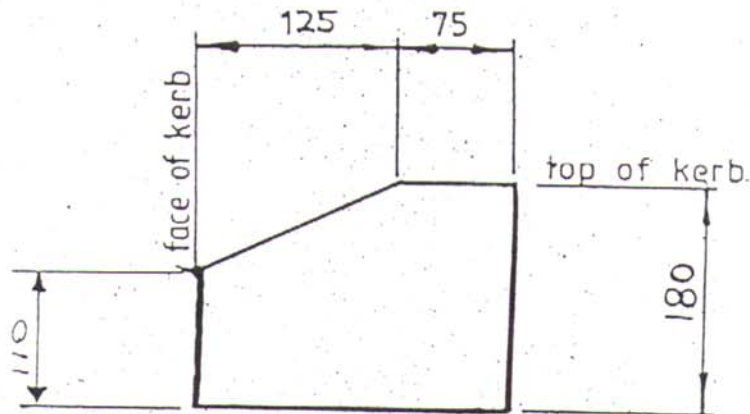

INDEPENDENT KERB & CONCRETE (2004) LTD

75 Parkers Road  
Tahunanui, Nelson  
PO Box 3073 Richmond

Phone: (03) 548 6491  
Fax: (03) 546 4371

MINI MOUNTABLE KERB