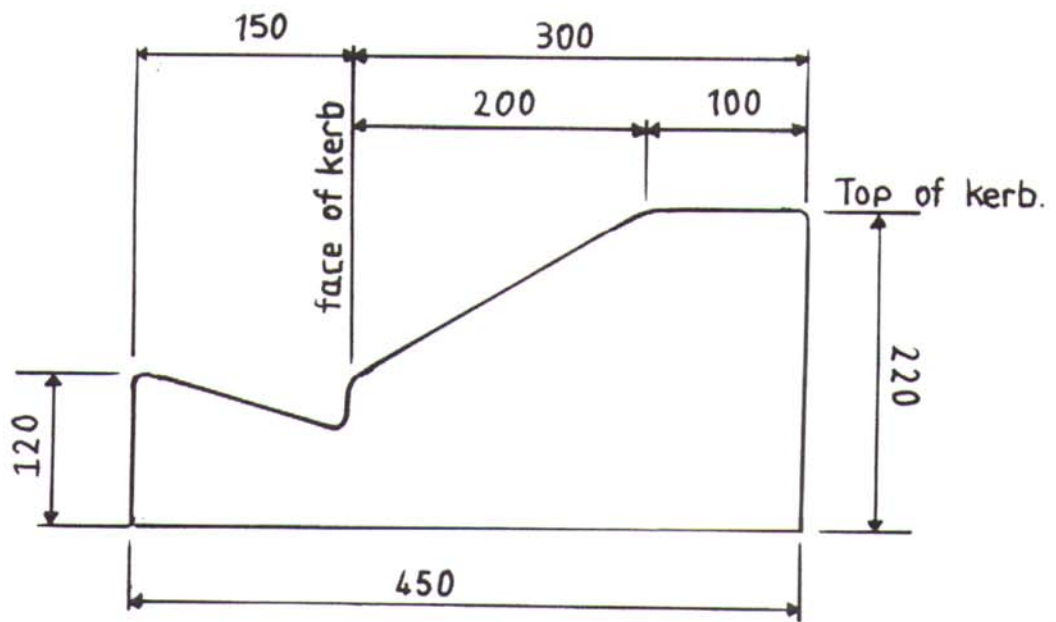

MOUNTABLE KERB WITH 150MM CHANNEL

20mm prep
by I.K.C.